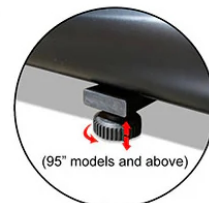

Rotating cup leveler improves stability on uneven floor placement

ZÁKLADNÍ SPECIFIKACE