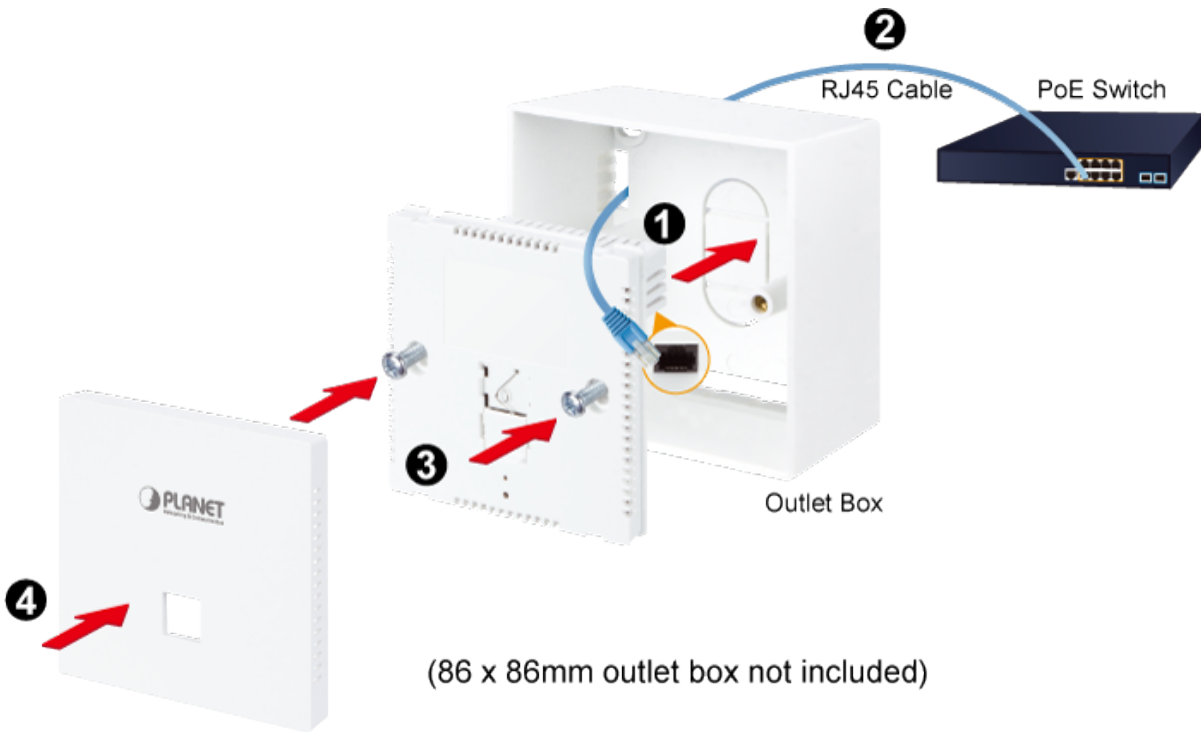

Data Transmission Rates **3000Mbps**

A **75%** Reduction in Delays

Hotel Wi-Fi Solution for Networking

Home Dashboard for Wi-Fi Status

CloudViewer Pro

Setup Wizard for Multiple Modes

SU-MIMO

Serving one user at a time